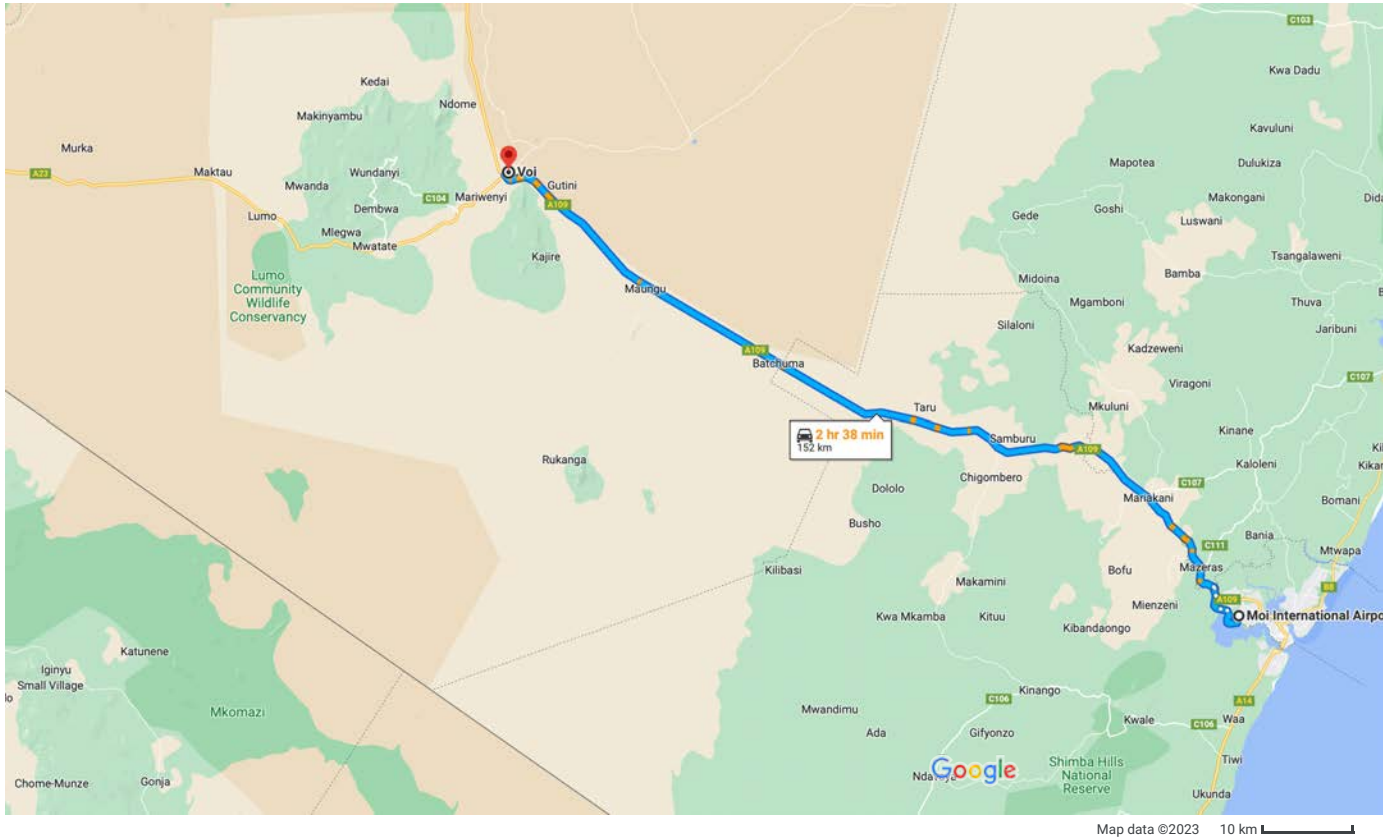

Drive 324 km, 5 hr 47 min

## Voi SGR Station to Voi Wildlife Lodge, Voi

Google Maps

Voi SGR Station, HHWG+Q5W, Voi to Voi Wildlife Lodge, tsavo east park road, off the Voi town road, taita taveta, Voi 603

Drive 7.3 km, 19 min

<https://www.google.com/maps/dir/Voi+SGR+Station+HHWG%2BQ5W,+Voi/Voi+Wildlife+Lodge,+Voi+603/@-3.3914143,38.5705129,14.68z/data=!4m14!4m13!1m5!1m1!1s0x18392bd1cb88266f0xd5d3a2183b7ce1ed:2m2!1d38.5754382!2d-3.4030194!1m5!1m1!1s0x18392c7696a6e113:0x5e666d11e3370845!2m2!1d38.5965916!2d-3.3724627!3e0>

**MOMBASA INTERNATIONAL AIRPORT TO VOI**

<https://www.google.com/maps/dir/Moi+International+Airport,+Moi+International+Airport+Mvita>,