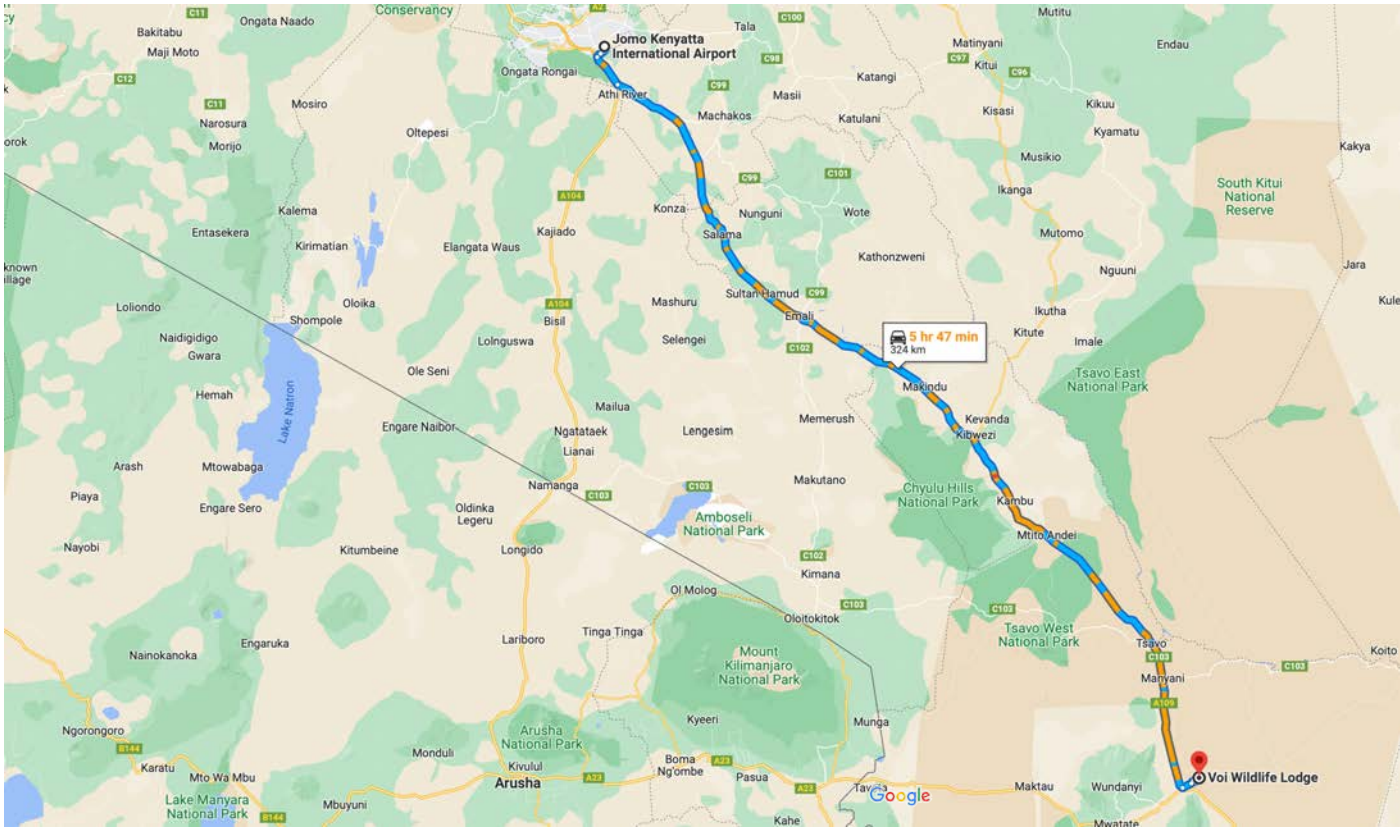

## Appendix 4 Bar Codes to Key Locations

©Anwar Sidi 2023

# Jomo Kenyatta International Airport to Voi Wildlife Lodge, Voi 603

Google Maps

Jomo Kenyatta International Airport, Embakasi, Nairobi to Voi Wildlife Lodge, tsavo east park road, off the Voi town road, taita taveta, Voi 603  
[https://www.google.com/maps/dir/Jomo+Kenyatta+International+Airport+\(NBO\)+Embakasi,+Nairobi/Voi+Wildlife+Lodge,+Voi+603/@-2.3617109,37.1896554,9z/data=!3m1!4m1!4m13!1m5!1m1!1s0x182f1291025050cef:0x6fc58e7ef0660bf2!2m2!1d36.9260693!2d-1.3227102!1m5!1m1!1s0x18392c7696a6e113:0x5e666d11e3370845!2m2!1d38.5965916!2d-3.3724627!3e0](https://www.google.com/maps/dir/Jomo+Kenyatta+International+Airport+(NBO)+Embakasi,+Nairobi/Voi+Wildlife+Lodge,+Voi+603/@-2.3617109,37.1896554,9z/data=!3m1!4m1!4m13!1m5!1m1!1s0x182f1291025050cef:0x6fc58e7ef0660bf2!2m2!1d36.9260693!2d-1.3227102!1m5!1m1!1s0x18392c7696a6e113:0x5e666d11e3370845!2m2!1d38.5965916!2d-3.3724627!3e0)

Drive 324 km, 5 hr 47 min

## Voi SGR Station to Voi Wildlife Lodge, Voi

Google Maps

Voi SGR Station, HHWG+Q5W, Voi to Voi Wildlife Lodge, tsavo east park road, off the Voi town road, taita taveta, Voi 603

Drive 7.3 km, 19 min

<https://www.google.com/maps/dir/Voi+SGR+Station+HHWG%2BQ5W,+Voi/Voi+Wildlife+Lodge,+Voi+603/@-3.3914143,38.5705129,14.68z/data=!4m14!4m13!1m5!1m1!1s0x18392bd1cb88266f0xd5d3a2183b7ce1ed:2m2!1d38.5754382!2d-3.4030194!1m5!1m1!1s0x18392c7696a6e113:0x5e666d11e3370845!2m2!1d38.5965916!2d-3.3724627!3e0>